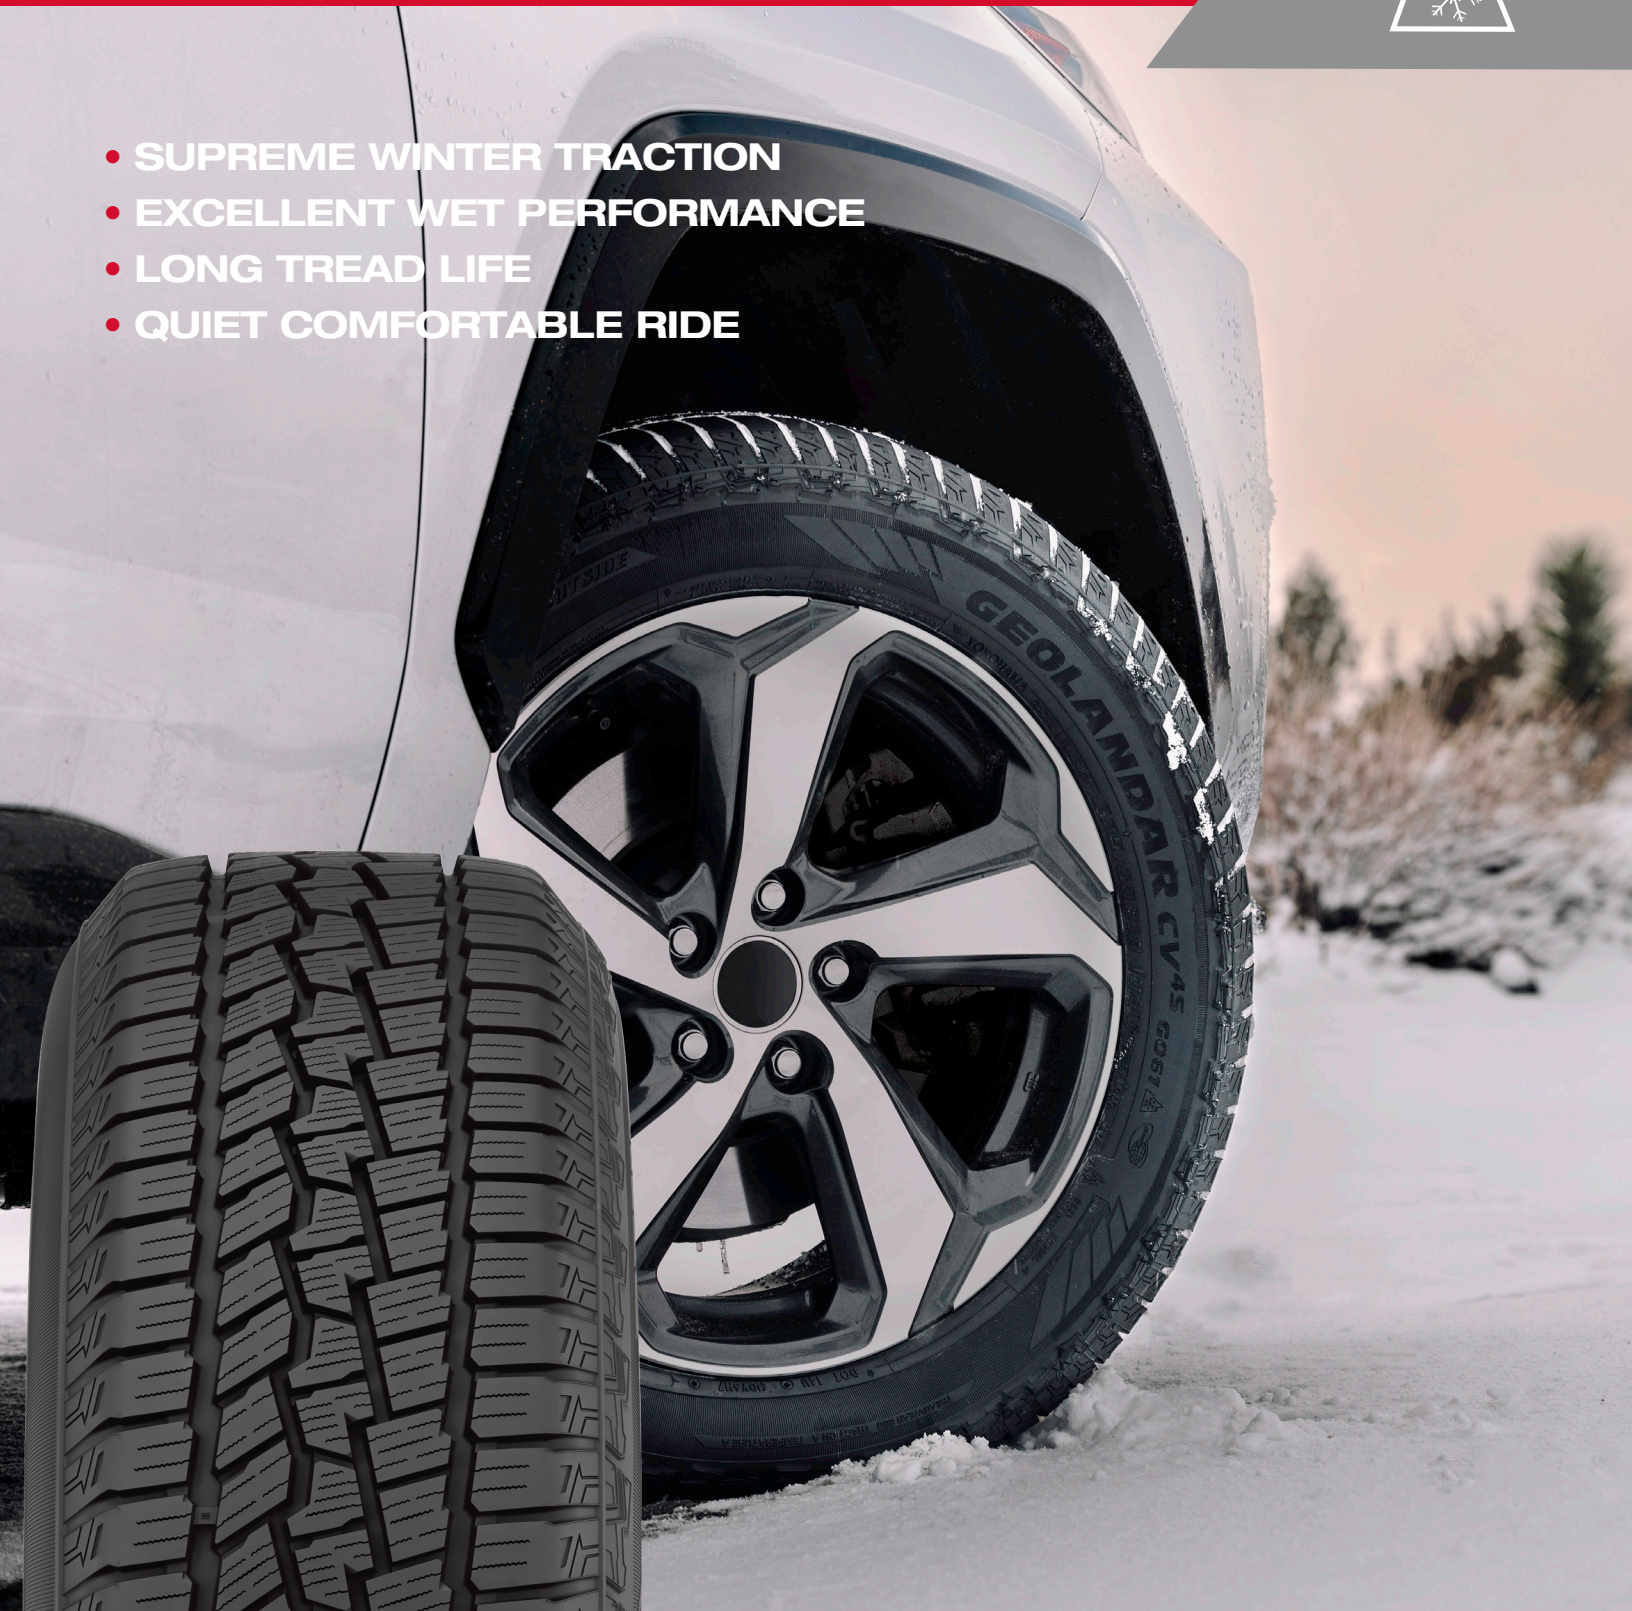

GEOLANDAR CV4S[®]

LONG-LASTING ALL-WEATHER PERFORMANCE

- **SUPREME WINTER TRACTION**
- **EXCELLENT WET PERFORMANCE**
- **LONG TREAD LIFE**
- **QUIET COMFORTABLE RIDE**

GEOLANDAR CV4S

LONG-LASTING ALL-WEATHER PERFORMANCE

Introducing the all-new GEOLANDAR CV 4S. Our first premium all-weather CUV and SUV tire with a severe snow service rating (3PMSF) for outstanding snow and ice braking capabilities. With a size-range that covers the most popular CUV/SUV and minivan fitments in the market, this GEOLANDAR family expansion makes Yokohama the go-to brand in the category.

ASYMMETRIC TREAD PATTERN

Creates excellent wet and snow traction while maintaining dry road performance.

ZIG-ZAG GROOVES

Help resist hydroplaning by efficiently evacuating large volumes of water.

NEW COMPOUND TECHNOLOGY